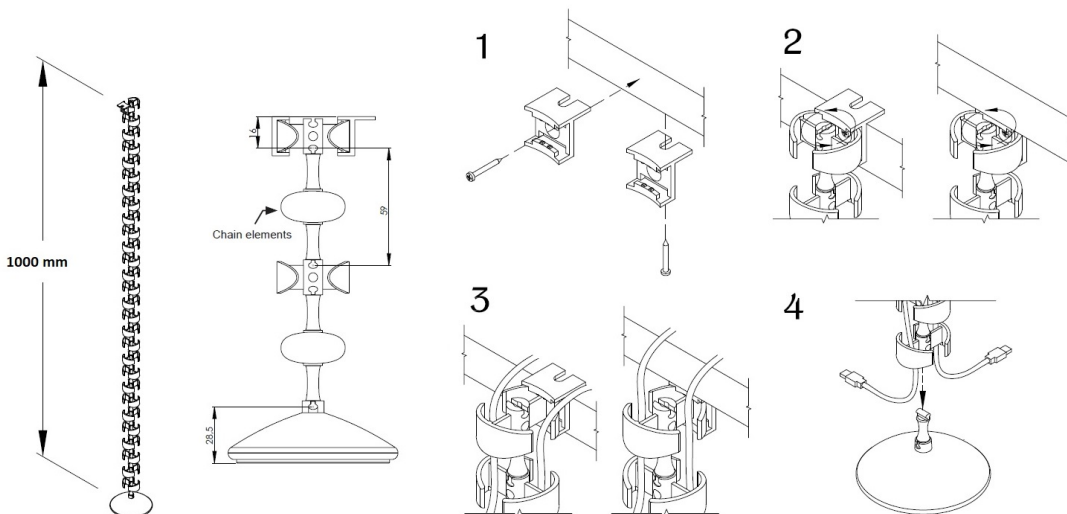

# PRODUCT SHEET

**Description:**

Wire Guide, 1000mm Chain, Black, W/2 U-Clips (NO SINKER - To Be Bought Separately. Item 25.20.620-0)

**Item number:**

25.20.610-0

Units	Box	Carton	HS Code	Barcode
Pcs.	1	30	3926909790	
5704866092043				